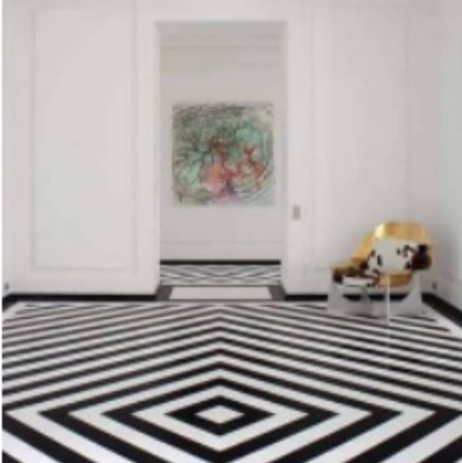

GARG GRANITES

MARBLE | GRANITE | KOTA STONE
SINCE 1991

BROWN MARBLE

Rs. 25 to 35

PINK MARBLE

Rs. 30 to 40

GREEN MARBLE

Rs. 40 to 50