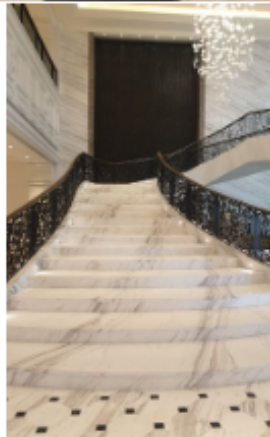

GARG GRANITES
MARBLE | GRANITE | KOTA STONE
SINCE 1991