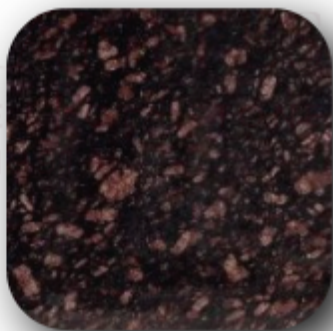

ROYAL CREAM

Rs. 65 TO 70

GARG GRANITES

MARBLE | GRANITE | KOTA STONE
SINCE 1991

TIGER

Rs. 60 to 65

PANTHER

Rs. 65 TO 70

FISH BROWN

Rs. 65 TO 70

BROWN PEARL

Rs. 65 TO 70

GARG GRANITES
MARBLE|GRANITE|KOTA STONE

A large, artistic profile of a human head facing right, composed of various types of natural stones and minerals, including granite, marble, and Kota stone. The texture is highly detailed and naturalistic.